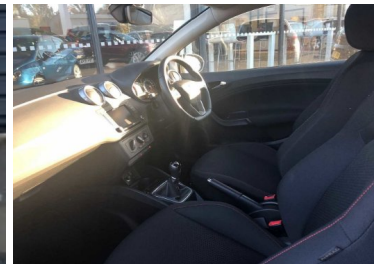

Cecil & Larter

Since 1927

2016(66) SEAT Ibiza TSI FR TECHNOLOGY 3-Door

£9,395

Engine: Petrol
Body: Hatchback
Gearbox: 5-Speed
Capacity: 1197cc
Colour: Blue
Mileage: 28,500
CO²: 116g/km
MPG: 57.6mpg
Top Speed: 114mph
BHP: 88bhp
Insurance Grp: 14E

SEAT

Fairview House
Lamdin Road
Bury St. Edmunds
Suffolk, IP32 6NU

DARK TINTED REAR WINDOWS
6 SPEAKERS
TYRE REPAIR KIT

ONE TOUCH ELECTRIC FRONT
WINDOWS

BODY COLOUR DOOR HANDLES

TWIN EXHAUST PIPES
COMING HOME HEADLIGHT
FUNCTION